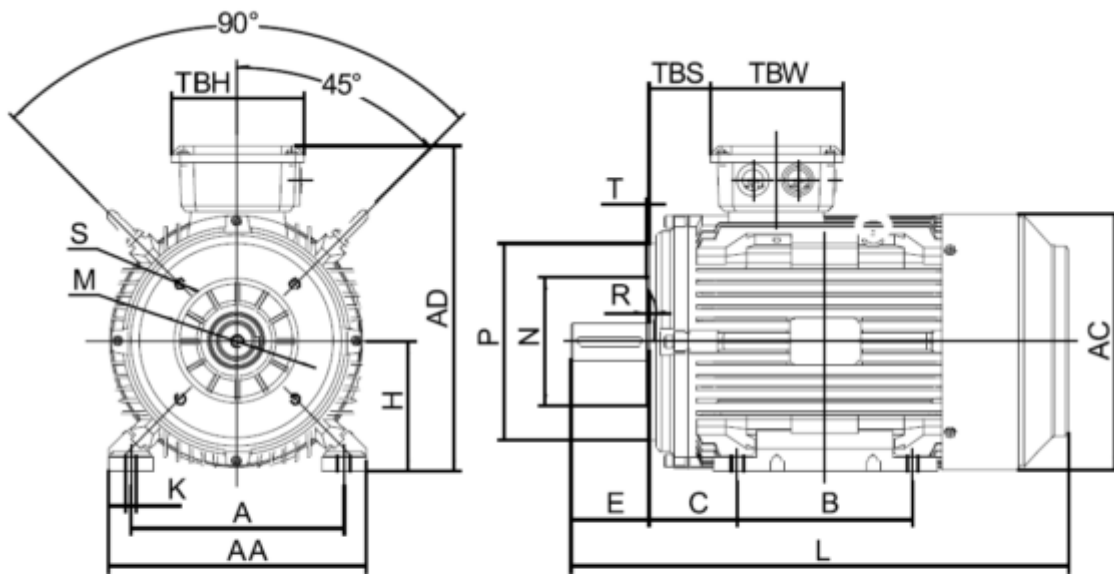

Data Sheet

Article number: 250303700426

Description: Kleedrive T3C 225S-4 37.0KW 1400 rpm
3x400/690V 50HZ IP55 B34 Eff=93,9%

Measures

A = 356	F = 18	P =
AA = 440	G = 53	R =
AC = Ø459	H = 225	S = -
AD = 558	HD = 333	T =
B = 286	K = Ø19	TBH = 233
C = 149	L = 810	TBS = 199
D = Ø60	M =	TBW = 186
E = 140	N =	