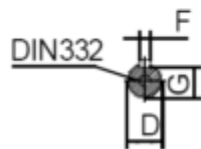

Data Sheet

Article number: 250303700426

Description: Kleedrive T3C 225S-4 37.0KW 1400 rpm
3x400/690V 50HZ IP55 B34 Eff=93,9%

Measures

A = 356	F = 18	P =
AA = 440	G = 53	R =
AC = Ø459	H = 225	S = -
AD = 558	HD = 333	T =
B = 286	K = Ø19	TBH = 233
C = 149	L = 810	TBS = 199
D = Ø60	M =	TBW = 186
E = 140	N =	